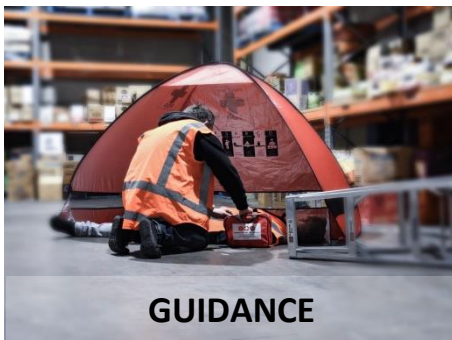

IN AN INSTANT

www.firstaidpod.com
sales@firstaidpod.com

Have you ever found yourself in a situation in your business where someone required immediate medical attention?
Did you know what to do?

Without appropriate first aid training, it can be difficult to know where to start.

The First Aid Pod is here to guide you with easy to follow, basic life support procedures known as DRSABCD which is clearly printed on the inside of the First Aid Pod, as well as on the carry bag. This gives guidance to those assisting and is easy to follow with or without any first aid knowledge.

It is floor less, so is easily placed over or around the patient to provide privacy from onlookers and shelter from the surrounding elements as it is water and UV resistant.

The design of the First Aid Pod, as well as the bright colour, ensures you will be easily identifiable by other first aiders and emergency services.

The First Aid Pod is perfect for your business to provide privacy for your team or customers, medical guidance to your first aid responders and visibility to emergency services in a busy environment.

Assembly is quick and easy with its instant pop up design and the First Aid Pod is completely re-useable.

Inside your First Aid Pod, you will find a 57 piece Emergency First Aid Kit and ground pegs to secure your first aid pod in an outdoor setting.

EMERGENCIES AND MEDICAL EVENTS STRIKE WHEN LEAST EXPECTED. IT PAYS TO BE PREPARED.

GUIDANCE